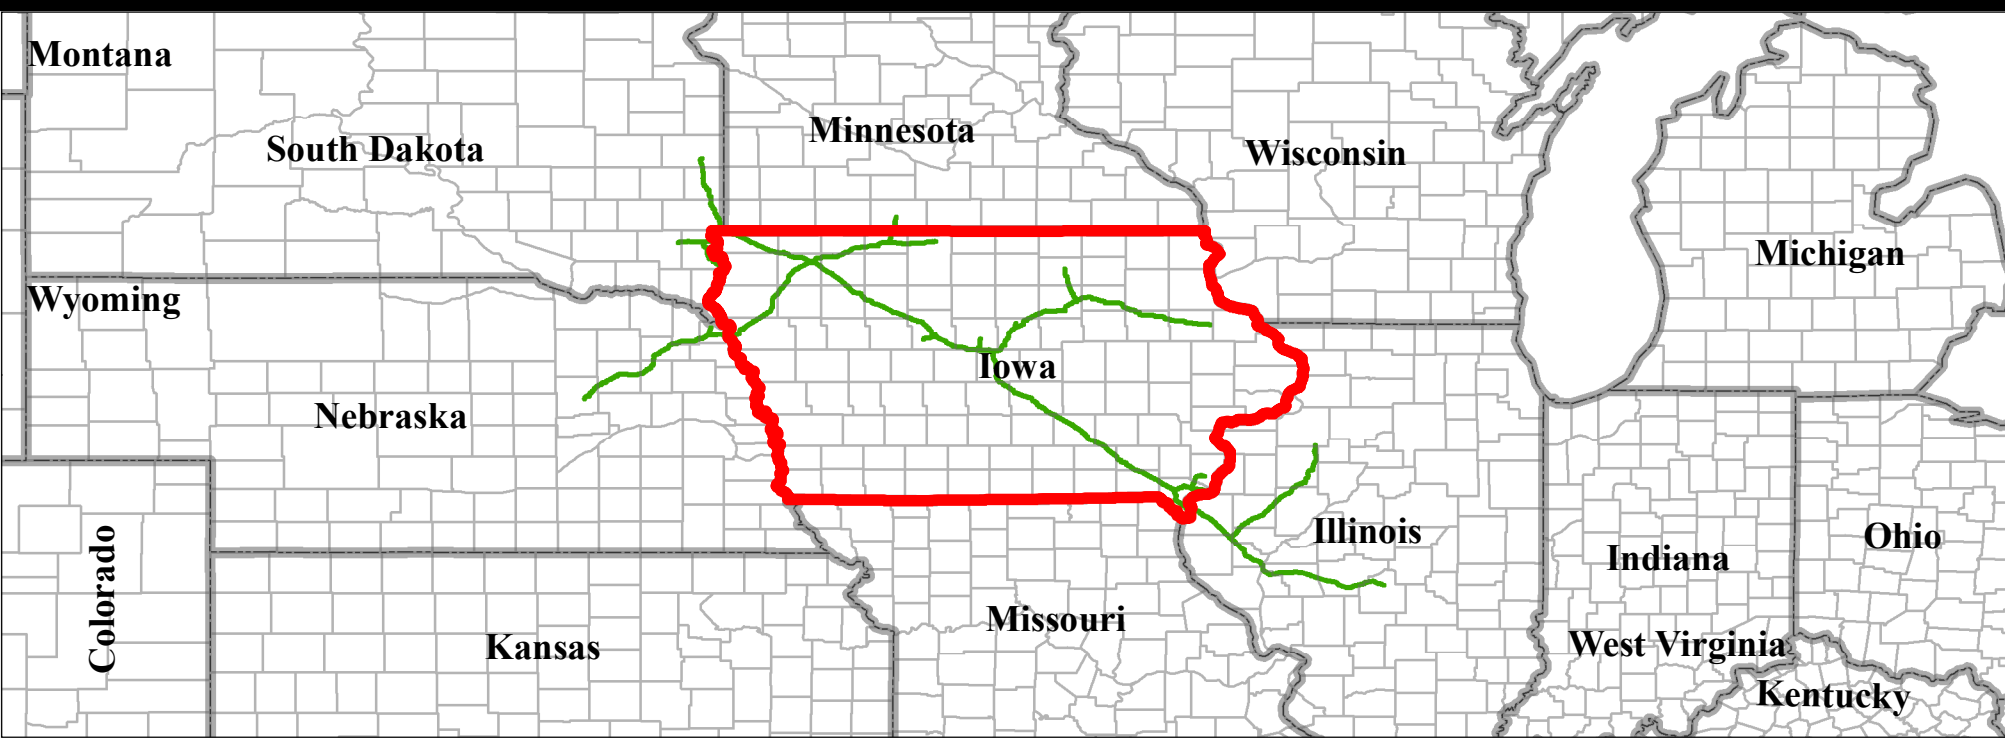

Legend

- Heartland Greenway – Proposed Centerline
- Centerline County
- Counties
- States

Iowa

Heartland Greenway System
Length in State:
810.15 miles

Parcels in State:

NAVIGATOR CO₂
VENTURES LLC

0 75 150 300 450 600
 Miles

TOPOGRAPHIC
 LOYALTY INNOVATION LEGACY